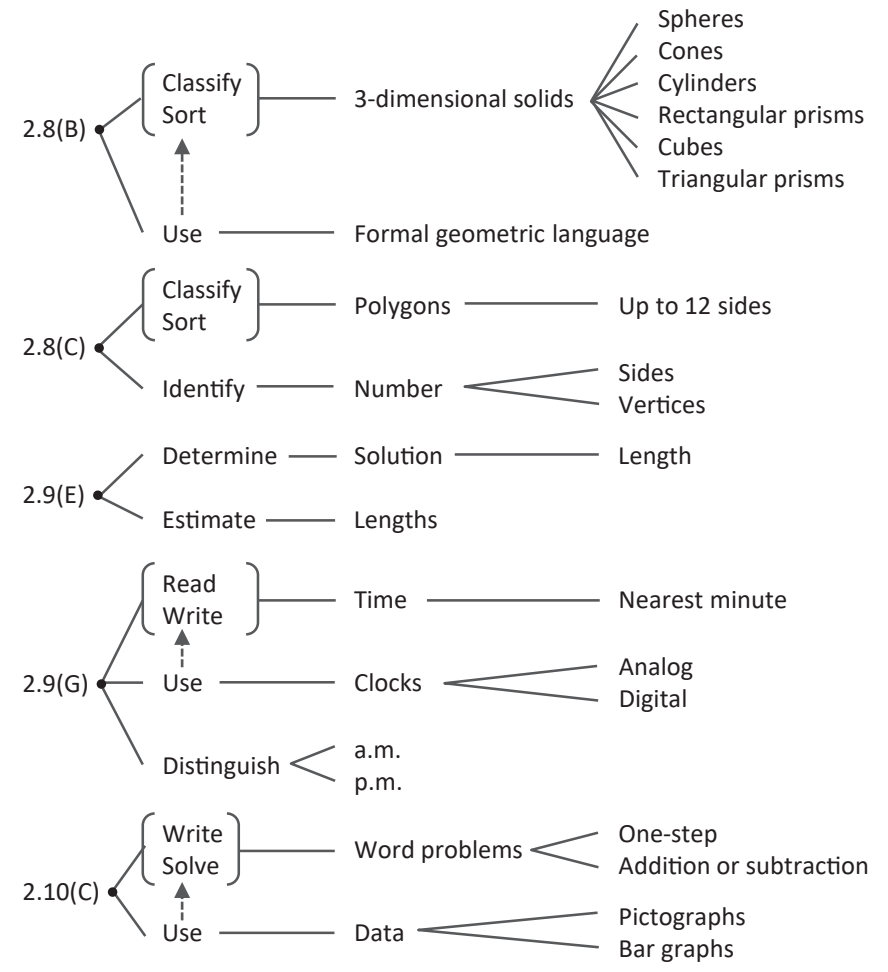

Grade 2 Math TEKS Tree – Readiness Standards

NOTE: The classification of second grade “readiness” standards on this document represents the reviewed and synthesized input from a sample of Texas mathematics teachers. This DOES NOT represent an endorsement of the Texas Education Agency.