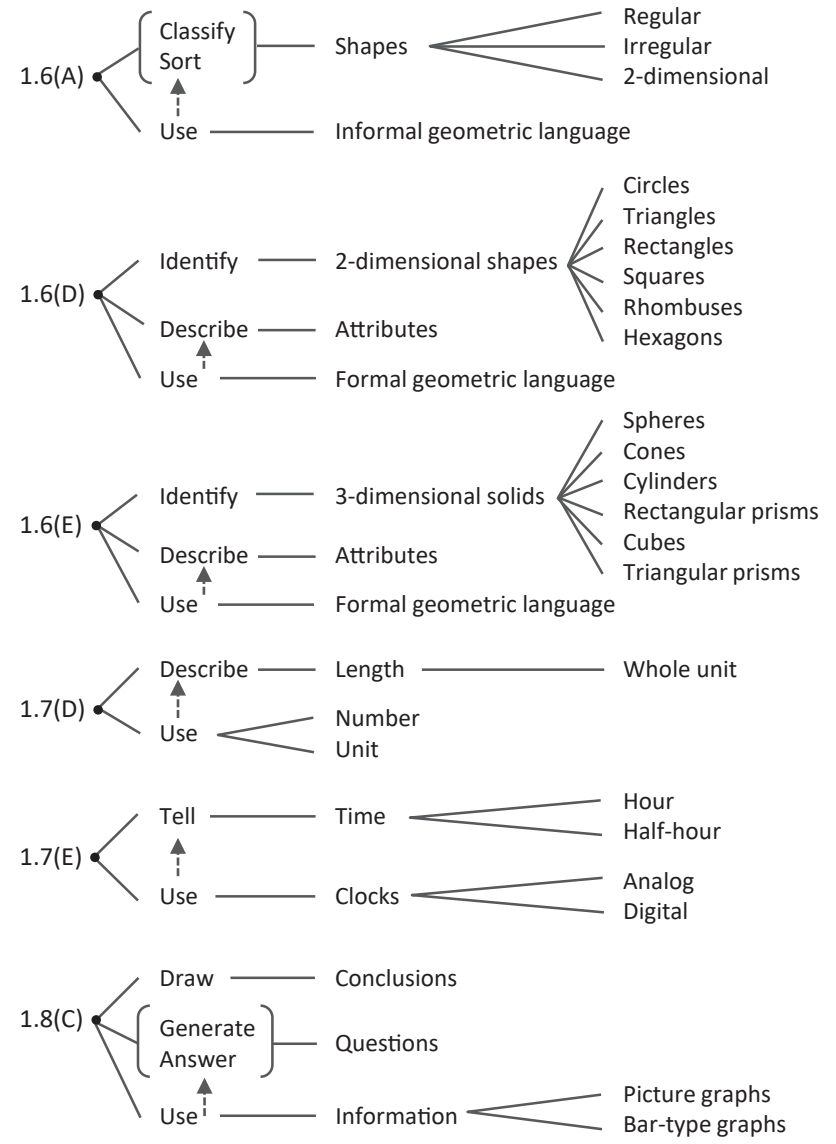

Grade 1 Math TEKS Tree – Readiness Standards

NOTE: The classification of second grade "readiness" standards on this document represents the reviewed and synthesized input from a sample of Texas mathematics teachers. This DOES NOT represent an endorsement of the Texas Education Agency.